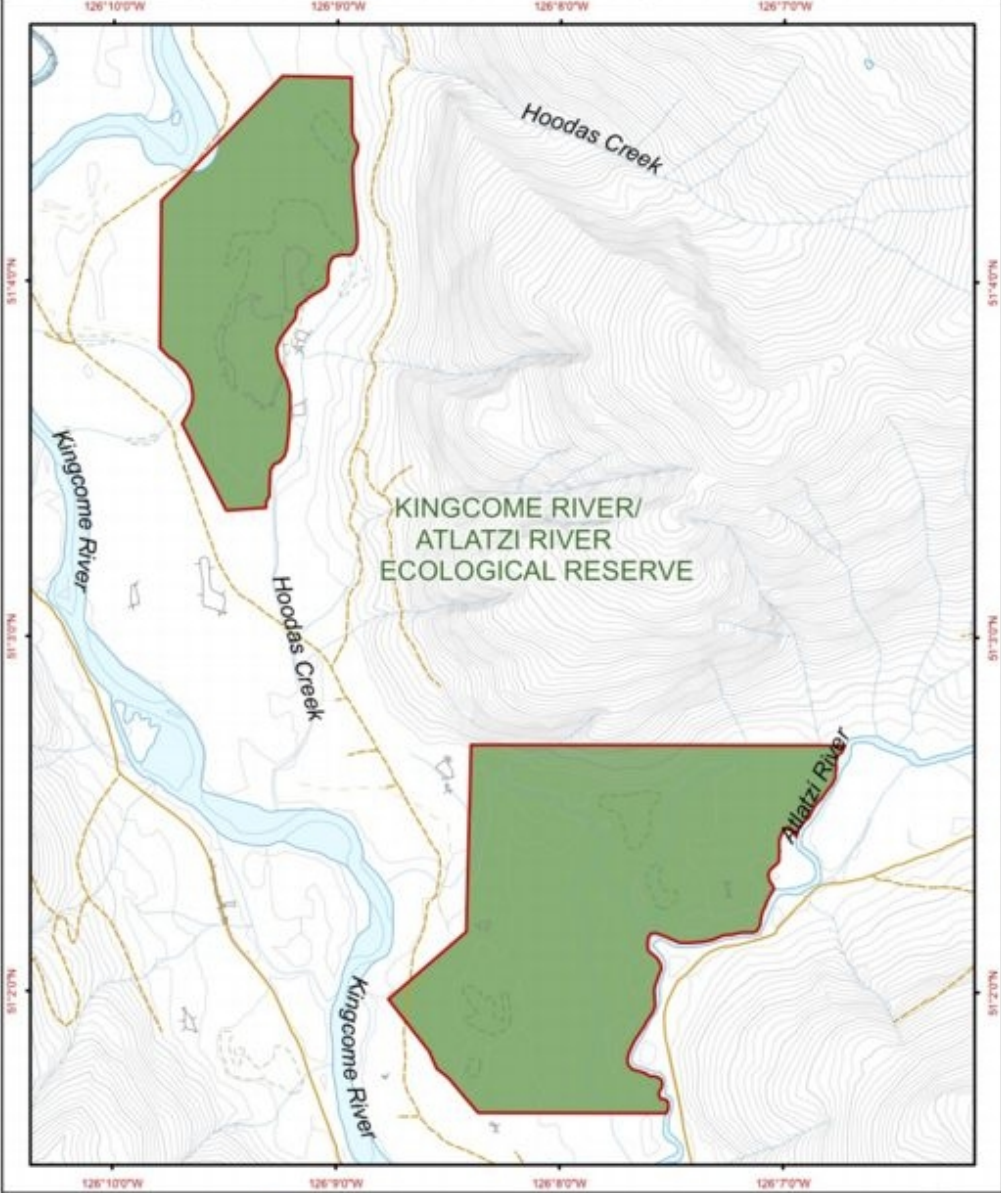

Kingcome River/Atlatzi River Ecological Reserve

 **BRITISH COLUMBIA**
The Best Place on Earth

BCParks

 Ecological Reserve	 Contour - 100 m	 River or Stream
 Other Protected Area	 Contour - 20 m	 Marsh or Swamp
	 Forest Service Road	 Lake or Ocean
	 Road Permit	

0 200 400 600 800 1,000
Metres

Project File: protected_area_template
Date: September 14, 2010